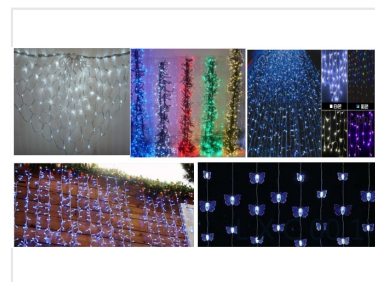

## LED Decorative String Lights

These LED string lights are designed for decorative use, especially during Christmas. They are available in multiple colors and styles, suitable for both indoor and outdoor settings.

### ADDITIONAL IMAGES