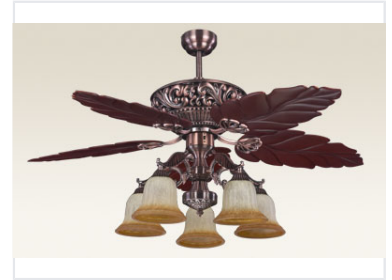

# Leaf-Bladed Ceiling Fan with Integrated Light

This ceiling fan features intricately designed leaf-shaped blades and ornate metalwork. The integrated lighting fixture includes multiple glass shades, providing ambient light while operating quietly and efficiently.

### Sophisticated Cooling and Illumination

This leaf-bladed ceiling fan is designed to provide both efficient cooling and ambient illumination for living spaces. Featuring intricately designed blades and ornate metalwork, it adds a touch of elegance to any room while operating quietly. By creating a wind chill effect, this fan helps reduce reliance on air conditioning, potentially lowering household energy consumption by up to 40%.

### Design & Functionality

Leaf-shaped blades, Integrated lighting, Ornate metalwork, Quiet operation, Energy-saving