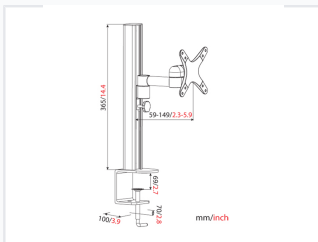

LCD Monitor Desk and Wall Mount

This LCD monitor mount is constructed from aluminum and steel. It features height adjustability, tool-free tilt, and can be installed on either a desk or wall.

ADDITIONAL IMAGES

Product Overview

Versatile Ergonomic Mounting Solution

This LCD Monitor Desk and Wall Mount provides a flexible, ergonomic solution for modern workspaces, supporting screen sizes from 13 to 27 inches. Constructed from durable aluminum and steel, it offers adjustable height, tilt, and swivel capabilities to ensure optimal viewing comfort. Designed for both desk and wall installation, it includes a cable management system to maintain a clean and organized work environment.

Compatibility & Mounting

Supported Screen Size	13" - 27"
VESA Compatibility	75, 100
Installation Options	Desk Mount, Wall Mount
Max Load (Desk)	10 kg
Max Load (Wall)	15 kg

Adjustability & Ergonomics

Tilt Adjustment	20 °
Swivel Range	360 °
Distance to Column	59-149

Construction & Logistics

Available Finishes

Silver • Black

Shipping Specifications

Metric	Value
Net Weight	10.32 kg
Gross Weight	12.84 kg
Carton Size	79.5 x 21 x 27 cm
Quantity per Carton	6 pcs

Construction Materials