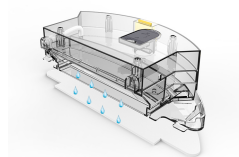

200ml electronically controlled water tank

The 200ml electronically controlled water tank ensures precise water regulation and consistent mopping.

Suction Power	2500 Pa
Dustbin Capacity	400 ml
Water Tank Capacity	200 ml