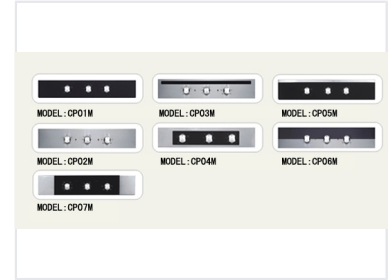

# Karaoke Entertainment System

These karaoke players offer versatile designs and configurations for home entertainment. Each model includes control knobs or buttons for adjusting audio settings, providing users with control over their karaoke experience.