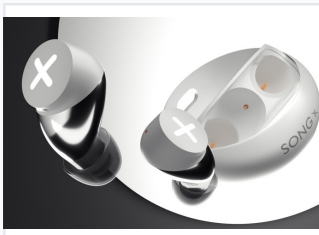

# IPX5 Waterproof Bluetooth TWS Earphones

These wireless TWS earphones feature Bluetooth connectivity and an IPX5 waterproof rating. Their ergonomic design ensures a comfortable and secure fit during sports, travel, and everyday use.

## ADDITIONAL IMAGES

### High-Performance TWS Audio

These true wireless stereo (TWS) earphones are engineered for active lifestyles, offering a seamless Bluetooth audio experience with enhanced bass and clear treble. With an IPX5 waterproof rating, they are built to withstand sweat and outdoor conditions, making them ideal for sports and travel. The ergonomic design ensures a secure fit, while the included portable charging case provides extended battery life for all-day use.