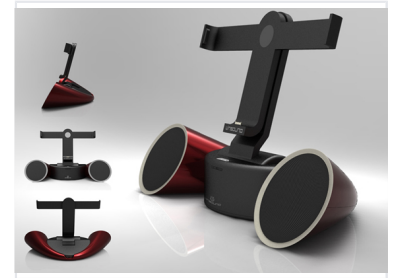

iPad Docking Station with Stereo Speakers

This iPad docking station features integrated stereo speakers and a secure tablet holder. It delivers enhanced audio-visual performance with a stable base, adjustable mount, and built-in charging.

Product Overview

Enhanced Audio-Visual Experience

This iPad docking station combines a secure tablet holder with integrated stereo speakers, providing a seamless audio-visual experience. Designed with a sleek, modern aesthetic and a stable base, it ensures compatibility with various iPad models for multimedia playback, video conferencing, and hands-free communication. The unit also features a built-in charging function, keeping your device powered during extended use.

Key Features

Core Capabilities	Stereo Audio, Tablet Charging, Adjustable Mount, Hands-free Communication
-------------------	---------------------------------------------------------------------------

Technical Specifications