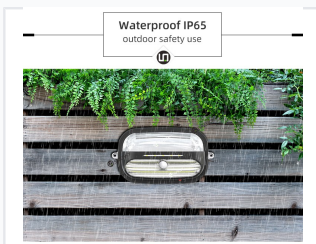

ADDITIONAL IMAGES

Product Overview

Solar-Powered Outdoor Lighting

This high-efficiency solar wall light is designed for reliable outdoor illumination in gardens, yards, and corridors. Featuring advanced ALS2.0 technology and rapid sunlight collection, it provides consistent performance even during extended periods of rain. The system is completely wire-free, ensuring easy installation and automatic, eco-friendly operation from dusk to dawn.

Technical Features

The solar wall light is designed for durable outdoor performance with IP65 weather resistance.

Performance Features

- Unique patent design
- 3 selectable lighting modes
- 4-level LED indicator for remaining lighting days
- ALS2.0 technology for 6-8 days of rainy weather operation
- Automatic dusk-to-dawn sensor operation

Ingress Protection

IP65 Waterproof