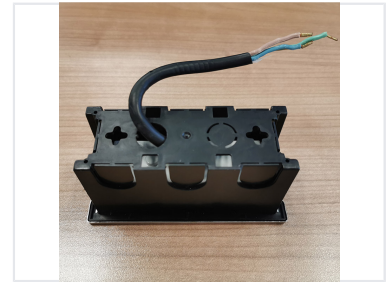

# IP65 LED Step Light for Stair and Pathway Illumination

The IP65 LED step light is designed for illuminating stairs and pathways with a bright, energy-efficient light. Its durable construction and IP65 rating ensure resistance to dust and water, making it suitable for both indoor and outdoor applications.