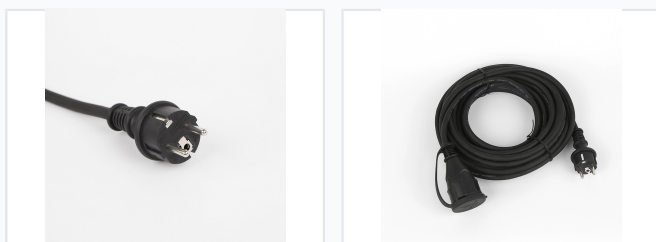

ADDITIONAL IMAGES

Product Overview

Reliable Outdoor Power Solution

This heavy-duty IP44 rated extension cord is engineered for safe and reliable power transmission in both demanding indoor and outdoor environments. Featuring a robust rubber construction and a weather-resistant design, it provides excellent protection against dust and water splashes. Equipped with a secure shuttered socket and durable cable, it is an ideal choice for connecting power tools, garden equipment, and other electrical devices where a weatherproof connection is essential.

Technical Specifications

Ingress Protection

IP44

Electrical Ratings

250 V

Voltage

16 A

Current

Cable Specification

H05RR-F3G1.5mm²

Cable Length

10 m

Features & Compliance

Key Features

- Weatherproof construction
- Protective shuttered socket
- Durable rubber cable jacket
- European Schuko plug (CEE 7/7)
- Hinged protective cover

Certifications

TUV-GS, ROHS