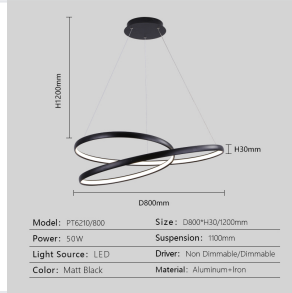

Interwoven Ring LED Pendant Light

This modern pendant light features an interwoven ring design with integrated LED lighting. Its adjustable suspension cables allow for customizable height, making it suitable for various ceiling heights.

ADDITIONAL IMAGES

Overview

Modern Statement Lighting

The Interwoven Ring LED Pendant Light is a sophisticated lighting fixture featuring a unique intertwined circular design. Constructed from a durable blend of aluminum and iron with a premium matt black finish, this light creates a striking floating effect when suspended. It is an ideal energy-efficient solution for dining rooms, living areas, and contemporary interior spaces.

Technical Specifications

Technical layout of the 800mm diameter pendant light.

Performance Metrics

50 W

Power Consumption

800 mm

Diameter

1100 mm

Suspension Cable Length

Dimensions

Component	Dimension
Ring Diameter	800mm
Ring Height	30mm
Overall Height	1200mm

Driver Options

Non-Dimmable • Dimmable

Materials	Aluminum, Iron
Finish	Matt Black
Light Source	Integrated LED