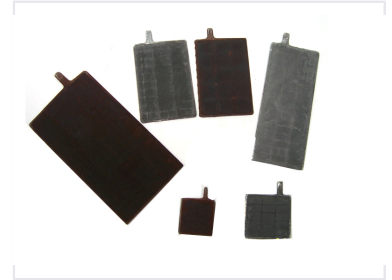

Interlocking Wall Panels with Mounting Tabs

These rectangular panels feature protruding tabs for secure interlocking. Available in various sizes and colors, the panels offer a textured or grid-like surface.

Product Overview

Interlocking Wall Panels with Mounting Tabs

These versatile wall panels feature an integrated interlocking design with dedicated mounting tabs, facilitating a secure and efficient installation process. Available in a variety of textures and finishes, ranging from dark brown to metallic gray, these panels are suitable for diverse architectural and design applications. The robust construction ensures durability, making them an ideal solution for professional wall cladding or decorative surfacing projects.

Design & Aesthetics

Available Finishes	Dark Brown, Metallic Gray, Textured, Grid-like Pattern
Panel Shape	Rectangular

Installation Features

Mounting Mechanism	Integrated Mounting Tabs
Installation Type	Interlocking