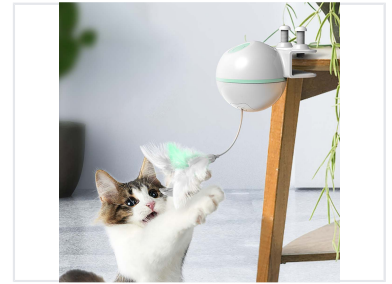

# Interactive Motion Cat Toy with Laser and Feather

This interactive cat toy features a motion laser and feather to keep cats entertained. It has a 360-degree rotating feather and automatic obstacle avoidance for continuous play.

## ADDITIONAL IMAGES

### Interactive Motion Cat Toy

This 2-in-1 interactive cat toy combines a rotating feather attachment with an integrated LED laser light to stimulate natural hunting instincts. Designed for versatility, it can be easily attached to most cat trees and houses, providing engaging entertainment for indoor cats. With its USB rechargeable design and automatic shut-off feature, it offers a convenient and energy-efficient solution to keep pets active and entertained while owners are away.

### Key Features

- 2-in-1 design (Feather + LED Laser)
- 360-degree rotation
- Compatible with cat trees and houses
- Encourages natural hunting instincts