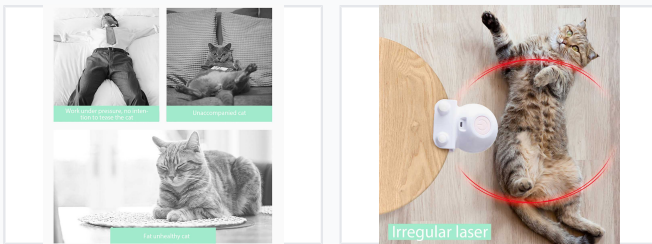

# Interactive Motion Cat Toy with Laser and Feather

This interactive cat toy features a motion laser and feather to keep cats entertained. It has a 360-degree rotating feather and automatic obstacle avoidance for continuous play.

## ADDITIONAL IMAGES

### Interactive Motion Cat Toy

This 2-in-1 interactive cat toy combines a rotating feather attachment with an integrated LED laser light to stimulate natural hunting instincts. Designed for versatility, it can be easily attached to most cat trees and houses, providing engaging entertainment for indoor cats. With its USB rechargeable design and automatic shut-off feature, it offers a convenient and energy-efficient solution to keep pets active and entertained while owners are away.