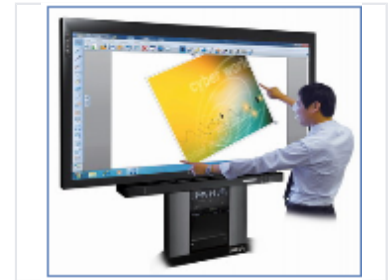

# Interactive LCD Whiteboard Display

Interactive LCD whiteboard display designed for presentations and educational purposes. It features a large-format LCD screen with touch capabilities, allowing users to annotate and interact with content directly.

### Interactive LCD Whiteboard Display

This interactive LCD whiteboard display is designed for seamless presentations, collaboration, and educational engagement. It features a high-brightness LED backlit liquid crystal display that ensures consistent image quality and longevity, even during extended usage. Ideal for conference rooms, classrooms, and training centers, the display supports intuitive touch interaction for annotating and drawing directly on the screen.