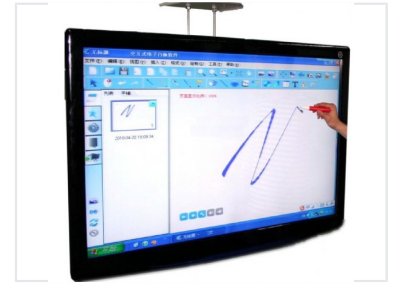

Interactive LCD Touch Screen Whiteboard

This high-precision infrared touch frame supports single-point, two-point, and multi-point gesture recognition. It can be integrated with a touch handwriting system for use in meetings and teaching, and includes TV, AV, and YPBPR input ports.

Overview

Interactive Collaboration Solution

This high-precision infrared touch screen whiteboard is designed to transform meetings and classroom environments. Featuring advanced multi-point gesture recognition, it supports seamless touch handwriting and interactive presentations. The unit functions as an all-in-one system, integrating high-performance PC hardware and a Windows operating system for immediate productivity.

Touch Technology

Touch Technology	Infrared touch frame
Gesture Recognition	Single-point, Two-point, Multi-point

Performance & System

Operating System	Windows
Hardware Integration	Yes

Connectivity

Available Inputs