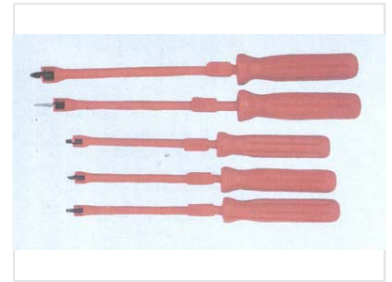

Insulated Screwdriver Set

This set includes insulated screwdrivers with different tip types and sizes. The screwdrivers are designed with orange-colored handles and fully insulated shafts for protection against electrical shock.

Product Overview

Safety-Rated Electrical Hand Tools

This insulated screwdriver set is engineered specifically for professionals working on live electrical circuits. Featuring specialized insulation covering the entire shaft length, these tools provide essential protection against accidental contact. The ergonomic handles are designed for secure grip and precision, making this set a reliable choice for electrical maintenance and installation tasks.

Technical Specifications

Insulation Type

Full-Shaft Insulation • Electrical Safety Rated

Tip Types Included

- Slotted
- Assorted professional tips

Handle Color

Safety Orange

Application Fields