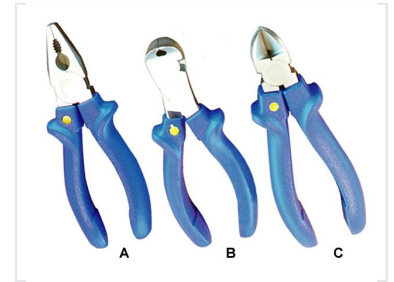

Insulated Pliers Set - Combination, Round Nose, Diagonal Cutting

This set features three pliers with insulated blue handles: combination pliers, round nose pliers, and diagonal cutting pliers. They are suitable for various electrical and general-purpose applications.

Product Overview

Professional Insulated Pliers Set

This versatile set includes three essential pliers: combination, round nose, and diagonal cutting tools. Designed with ergonomic, insulated blue handles, these pliers provide a comfortable grip and precise control for the user. They are engineered to be suitable for a wide range of electrical tasks as well as general-purpose maintenance and repair applications.