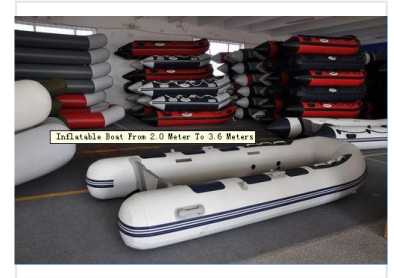

Inflatable Rescue and Recreational Boat

Inflatable boats are available in sizes ranging from 2.0 to 6.5 meters. They are suitable for rescue operations and recreational use.

Product Overview

Versatile Inflatable Solutions

This series of inflatable boats is designed to cater to a wide range of aquatic activities, from professional rescue operations to recreational rafting and fishing. Available in lengths ranging from 2.0 meters to 6.5 meters, these crafts offer flexibility for various passenger capacities and performance needs. Constructed with high-grade PVC materials, they ensure durability and reliability across different water environments.

Model Range UB200 - UB650

Passenger Capacity 2 - 16 persons

Applications

Suitable Applications Rescue, Rafting, Fishing, Sport, Power, Pleasure, Dinghy

Design Features

Available Configurations

Foldable • High Speed • Inflatable • Rubber Boat