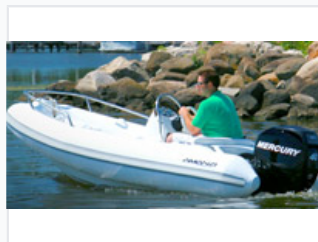

ADDITIONAL IMAGES

Product Overview

High-Performance Inflatable Boat

This high-performance inflatable boat is expertly designed for recreational use, watersports, and coastal exploration. Featuring a durable hull construction and a rigid transom for reliable motor mounting, it offers exceptional stability and buoyancy through its multiple air chamber design. It is an ideal solution for family outings, fishing trips, or as a versatile tender for larger vessels.

Performance & Build

Performance Highlights

1 Multiple
Air Chambers

Construction Features

Durable Hull, Rigid Transom, Multi-Chamber Buoyancy

Usage & Application

Primary Applications

- Recreational Boating
- Watersports
- Fishing
- Coastal Exploration
- Tender/Transportation

Usage Status

Recreational Use • Family Friendly