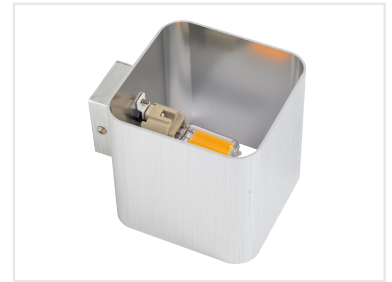

Indoor Surface Mount Wall Light Fixture

This surface-mounted fixture is designed for indoor wall lighting applications and accommodates a G9 lamp socket. It is available in multiple finishes and provides a versatile lighting ambiance.

ADDITIONAL IMAGES

Overview

Modern Indoor Wall Lighting

This surface-mounted wall light fixture is a versatile solution designed for modern indoor decorative lighting. Featuring a compact, cube-shaped housing, it accommodates a G9 lamp to provide energy-efficient and stylish illumination. Its robust construction and aesthetic finishes make it suitable for a wide range of residential and commercial interior spaces.

Technical Specifications

Lamp Base	G9
Maximum Power	50 W
Color Temperature Range	3000K - 6000K
Color Rendering Index (CRI)	80 Ra
Rated Lifespan	15000 hours
Ingress Protection	IP20

Dimensions and Material

Fixture Dimensions

Attribute	Value
Width	100mm
Height	98mm
Mounting Bracket	25mm

Finishes	White, Gold, Black, Silver, Brushed Aluminum
----------	--

Operational Conditions

Operating Temperature	-20°C to +40°C
Start Time	100% in 1s