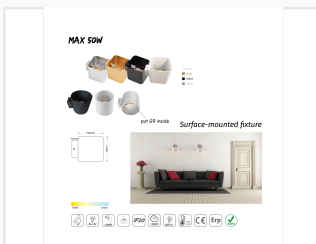

Indoor Surface Mount Wall Light Fixture

This surface-mounted fixture is designed for indoor wall lighting applications and accommodates a G9 lamp socket. It is available in multiple finishes and provides a versatile lighting ambiance.

ADDITIONAL IMAGES

Overview

Modern Indoor Wall Lighting

This surface-mounted wall light fixture is a versatile solution designed for modern indoor decorative lighting. Featuring a compact, cube-shaped housing, it accommodates a G9 lamp to provide energy-efficient and stylish illumination. Its robust construction and aesthetic finishes make it suitable for a wide range of residential and commercial interior spaces.

Technical Specifications

Lamp Base	G9
Maximum Power	50 W
Color Temperature Range	3000K - 6000K
Color Rendering Index (CRI)	80 Ra
Rated Lifespan	15000 hours
Ingress Protection	IP20

Dimensions and Material

Fixture Dimensions

Attribute	Value
Width	100mm
Height	98mm
Mounting Bracket	25mm

Finishes	White, Gold, Black, Silver, Brushed Aluminum
----------	--

Operational Conditions

Operating Temperature	-20°C to +40°C
Start Time	100% in 1s