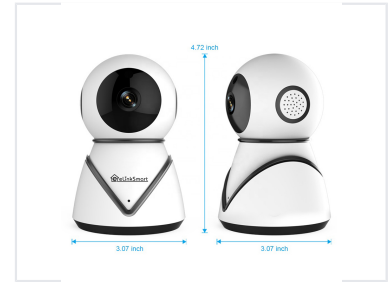

Indoor Pan and Tilt Network Camera

This network camera is a compact and versatile surveillance solution designed for indoor monitoring. It features pan and tilt functionality for comprehensive coverage, high-resolution lens, and integrated microphone and speaker for two-way audio communication.

ADDITIONAL IMAGES

Overview

Versatile Indoor Surveillance

This indoor pan and tilt network camera offers comprehensive monitoring capabilities for your home or office. With a 355-degree pan and 60-degree tilt range, it ensures full coverage of your space. The device includes advanced features like motion tracking, night vision, and two-way audio, making it an ideal solution for security, baby monitoring, or general surveillance.

Camera Performance

Pan and Tilt Range

355 degrees
Pan

60 degrees
Tilt

Night Vision

Yes

Smart Features

Audio Features

Storage Capacity

128 GB

Cloud Storage

Yes

Physical Dimensions

Physical Dimensions

Dimension	Value
Height	4.72 inch
Base Diameter	3.07 inch

System Requirements