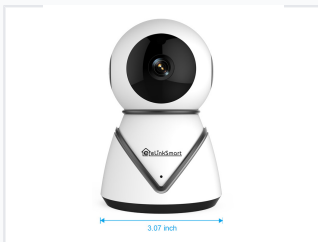

Indoor Pan and Tilt Network Camera

This network camera is a compact and versatile surveillance solution designed for indoor monitoring. It features pan and tilt functionality for comprehensive coverage, high-resolution lens, and integrated microphone and speaker for two-way audio communication.

ADDITIONAL IMAGES

Overview

Versatile Indoor Surveillance

This indoor pan and tilt network camera offers comprehensive monitoring capabilities for your home or office. With a 355-degree pan and 60-degree tilt range, it ensures full coverage of your space. The device includes advanced features like motion tracking, night vision, and two-way audio, making it an ideal solution for security, baby monitoring, or general surveillance.

Camera Performance

Pan and Tilt Range

355 degrees
Pan

60 degrees
Tilt

Night Vision

Yes

Smart Features

Audio Features

Storage Capacity

128 GB

Cloud Storage

Yes

Physical Dimensions

Physical Dimensions

Dimension	Value
Height	4.72 inch
Base Diameter	3.07 inch

System Requirements