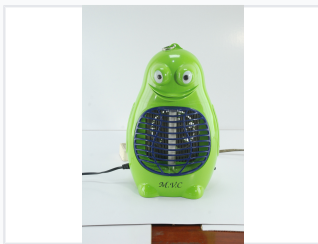

Indoor Insect Eliminator Lamp

This insect eliminator lamp is designed for indoor use, effectively trapping and eliminating mosquitoes and other flying insects. It features an internal fan and can be conveniently placed in various locations.

ADDITIONAL IMAGES

Product Overview

Effective Indoor Insect Control

This indoor insect eliminator lamp provides a whimsical yet functional solution for mosquito and flying insect control. Designed for residential or commercial indoor environments, the device utilizes an integrated heating element or fan mechanism to attract and trap insects safely. Its compact, lightweight construction and versatile placement options make it an ideal choice for maintaining a comfortable, pest-free indoor space.

Design & Features

Installation Features

- Standard electrical outlet plug-in
- Integrated hanging ring

Usage Environment

Indoor Use Only

Available Designs

Frog Shape, Avocado Shape

Housing Material