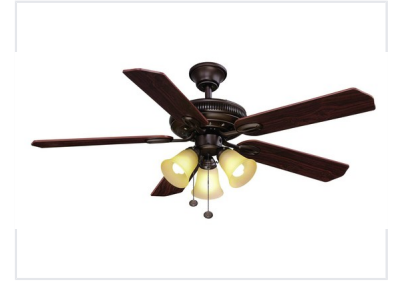

Indoor Ceiling Fan with Light

This ceiling fan provides air circulation and illumination. It features multiple blades and an integrated lighting fixture.

Product Overview

Elegant Indoor Air Circulation

This indoor ceiling fan combines efficient air circulation with integrated illumination, making it a versatile choice for residential or commercial interior spaces. Featuring five dark wood-finished blades and a classic bronze-colored motor housing, it offers a sophisticated aesthetic that complements various decor styles. The unit includes a three-light fixture with frosted glass shades, providing functional lighting alongside comfort.

Design & Construction

Number of Blades	5
Blade Finish	Dark Wood
Housing Finish	Bronze

Lighting

Number of Lights	3
Shade Material	Frosted Glass

Control & Operation

Control Type	Pull Chain
--------------	------------