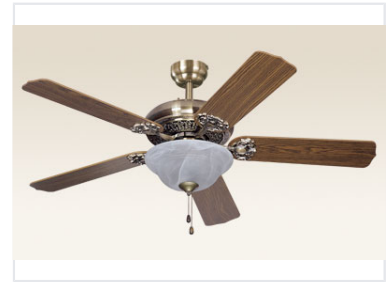

# Indoor Ceiling Fan with Light

This ceiling fan provides air circulation and lighting for indoor spaces. It features a bronze finish, five wooden blades, and an integrated light with a marbled glass shade.

### Sophisticated Indoor Climate Control

This indoor ceiling fan combines classic aesthetics with practical climate control. Featuring a refined bronze finish and five wooden blades, it is designed to enhance both the style and comfort of your living space. The integrated light fixture, enclosed in a marbled glass shade, provides soft ambient illumination, while the pull-chain mechanism ensures simple, reliable operation for both fan speed and lighting.

## Design & Construction

Finish	Bronze
Blade Material	Wood
Number of Blades	5
Shade Style	Marbled glass