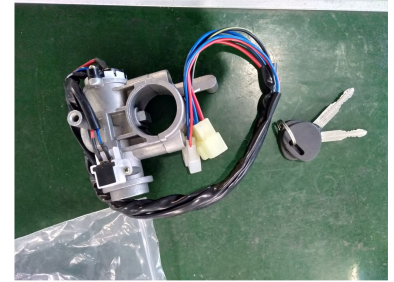

Ignition Switch Key Lock Set for Hyundai H100

This ignition switch key lock set is designed for Hyundai H100 car model. It includes the ignition switch, keys, and lock mechanism.

ADDITIONAL IMAGES

Product Overview

Ignition Switch and Key Set

This premium ignition switch and key lock set is engineered specifically for Hyundai H100 vehicles. It provides a complete replacement solution, ensuring reliable starting performance and enhanced vehicle security. Designed to meet or exceed original equipment specifications, this assembly ensures a direct fit and straightforward installation for professional automotive repairs.