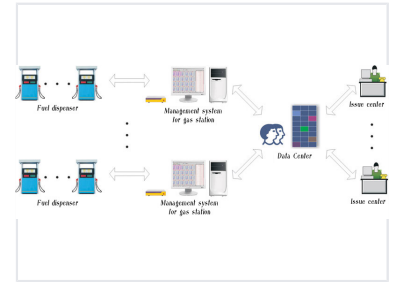

# IC Card Management System for Gas Stations

This management system is designed for integrated circuit (IC) card applications within a gas station network. It facilitates data management between fuel dispensers, gas station management systems, a central data center, and issue centers, ensuring seamless communication and data integrity across the entire network.

## System Overview

### Integrated IC Card Management

This comprehensive management system is specifically engineered for IC card applications within gas station networks. It facilitates seamless data exchange between fuel dispensers, local station management systems, central data centers, and card issuance centers. By ensuring reliable communication and data integrity, the system enables efficient transaction processing, detailed data analysis, and robust operational control across your entire fuel retail network.