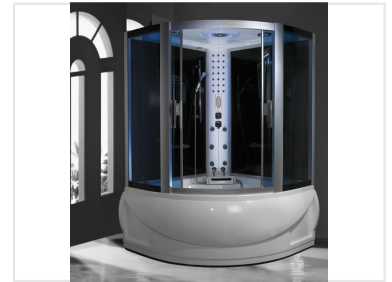

Hydraulic System Components

These components are essential for hydraulic power transmission. They facilitate the control and movement of fluids within hydraulic systems.

Overview

Modern Hydro-Massage System

This advanced hydraulic system component is designed for integration into modern shower cabins, offering a sophisticated hydro-massage experience. Featuring a multi-jet shower panel with integrated controls, the system combines precision engineering with contemporary aesthetics. It is built to support luxurious features such as overhead lighting and steam functionality, ensuring a premium showering experience.

Technical Features

System Capabilities

- Hydro-massage functionality
- Integrated control panel
- Multi-jet shower configuration
- Steam function support
- Overhead lighting integration