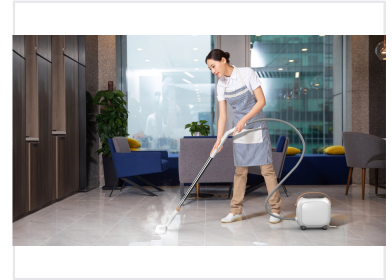

Household Steam Cleaner

This steam cleaner is designed for efficient and hygienic house cleaning. It utilizes high-temperature steam to effectively remove dirt, grime, and bacteria from various surfaces.

Product Overview

Professional Cleaning Performance

This household steam cleaner offers a powerful and chemical-free solution for maintaining a hygienic environment. Engineered with a robust 1000W heating element and 4bar pressure, it efficiently tackles grime, bacteria, and dirt across various household surfaces. Its portable, wheeled design ensures ease of movement, making it an ideal choice for both routine sanitization and deep cleaning tasks.

Physical Attributes

The portable, wheeled base design ensures effortless maneuverability during use.

Unit Dimensions	160 x 300 x 320 mm
Weight	5.5 kgs
Materials	PP, ABS

Features

Includes multiple attachments for floors, windows, and upholstery for comprehensive cleaning.