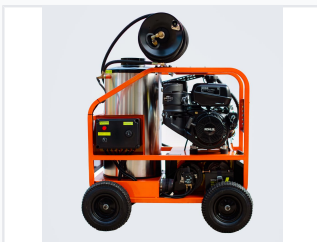

# Hot/Cold Water and Steam High Pressure Washer

This high-pressure washer combines cold water, hot water, and steam functionality for versatile cleaning. It is designed for use in a variety of settings.

## ADDITIONAL IMAGES

### Professional Cleaning Performance

This high-pressure washer is engineered to deliver versatile cleaning power, offering cold water, hot water, and steam capabilities for diverse applications. Designed for demanding commercial and industrial environments, it features a robust frame with integrated wheels for superior maneuverability and ease of use. The system includes advanced safety features and a high-pressure hose reel, ensuring efficient and effective cleaning solutions for various surfaces and equipment.

### Key System Features

- Integrated high-pressure hose reel
- Stainless-steel water tank
- Bio-clean system integration
- Robust frame with wheels
- Advanced control panel