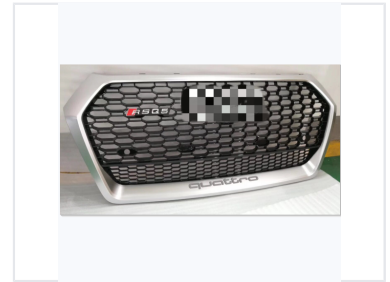

# Honeycomb Mesh Grille for 2017 Audi RSQ5

This grille is designed as a replacement for Audi RSQ5 models manufactured in 2017. It features a honeycomb mesh pattern to provide enhanced airflow and a sporty aesthetic.

### Premium Honeycomb Mesh Grille

This honeycomb mesh grille is specifically designed for 2017 vehicle models, offering a sleek and sporty aesthetic upgrade. Engineered from high-quality, durable ABS plastic, it ensures long-lasting performance and resistance to environmental factors. The design promotes enhanced airflow while maintaining a precise fit for seamless installation.