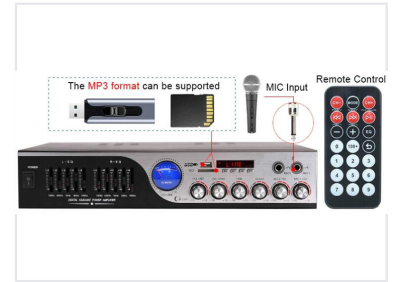

# Home Theater Amplifier with USB, SD, FM, and Microphone Inputs

This home theater amplifier provides a comprehensive audio solution for home entertainment. It features USB, SD card, FM, and microphone inputs for versatile audio playback and karaoke capabilities.

### High-Performance Home Theater Amplifier

This versatile home theater amplifier serves as a comprehensive audio hub for home entertainment systems. It features integrated support for digital media playback via USB and SD card slots, alongside an FM radio tuner for diverse listening options. Designed with karaoke enthusiasts in mind, the unit includes dual microphone inputs with adjustable echo and delay settings to customize your vocal performance.