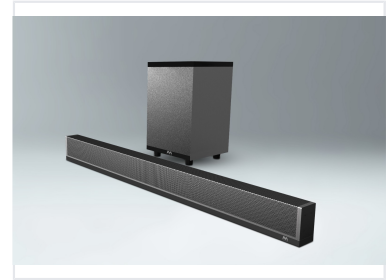

Home Audio Soundbar with Subwoofer

This home audio system includes a soundbar and subwoofer for enhanced sound quality. It offers versatile connectivity with Bluetooth, AUX, USB, HDMI, Optical, and Coaxial inputs, and comes with a remote control.

Overview

Immersive Home Audio Experience

The ATHENA-S0 soundbar and subwoofer system is designed to elevate your home entertainment setup with powerful, clear audio output. Featuring a versatile array of connectivity options including Bluetooth, USB, and multiple digital inputs, this system integrates seamlessly with various media sources. The included remote control and LED display ensure effortless operation and convenient control over your listening experience.

Performance

Total Output Power

100 W

Output Power

Speaker Configuration

5.25" Subwoofer x 1 + 2" Speaker x 4

Connectivity

Connectivity Features

Features

Control & Interface

- Remote Control
- LED Display