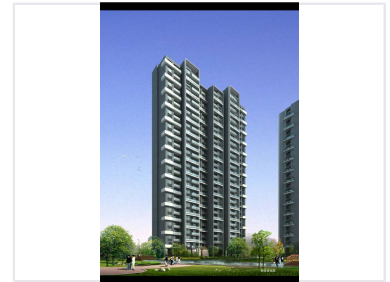

High-Rise Residential Building

This is a high-rise residential building with a modern architectural design. It features multiple floors, balconies, and a gray and white color scheme.

Project Overview

Architectural Design and Environment

This modern high-rise residential building features a sophisticated aesthetic with a gray and white color palette, characterized by multiple floors and integrated balconies. Designed for contemporary living, the development emphasizes a well-planned residential environment. The surrounding grounds include integrated green spaces, mature trees, and pedestrian walkways to enhance the quality of life for residents.

Building Type

High-Rise Residential Building

Design Specifications

Key Amenities

- Private Balconies
- Landscaped Green Spaces
- Pedestrian-friendly Pathways

Architectural Style

Modern, Residential, High-Rise