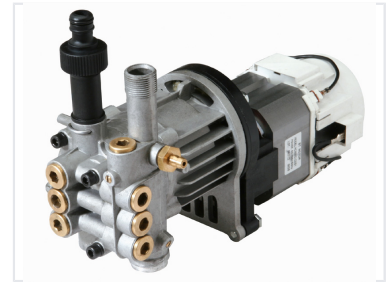

High-Pressure Washer Pump with Brass Ports

This high-pressure washer pump features a robust motor and a multi-piston pump head. It is designed for efficient water delivery and high-pressure output, with multiple brass-fitted ports for connections.

Product Overview

High-Performance Washer Pump

This high-pressure washer pump is engineered for demanding cleaning tasks, featuring a robust motor and a precision-engineered multi-piston pump head. Built for reliability, it includes durable brass-fitted ports for both inlet and outlet connections to ensure high-pressure output and consistent water delivery. Housed in a protective casing, this unit is designed to provide long-lasting performance in professional environments.

Technical Specifications

Model	HCD8860-20481
Input Power	AC 120V / 60Hz
Lot Number	060122 0038

Construction & Design

Port Material	Brass
Mechanism	Multi-piston pump head
Key Features	Protective Housing, Heavy Duty Motor, High Pressure Output