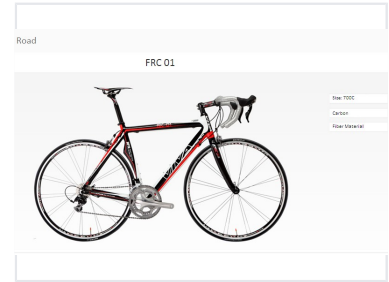

# High-Performance Road Bicycle

This high-performance road bicycle is designed for speed and agility. The lightweight carbon fiber frame ensures efficient power transfer and responsive handling.

### High-Performance Road Bicycle

This high-performance road bicycle is engineered for speed, agility, and precision. Built with a lightweight full carbon fiber frame, it ensures efficient power transfer and responsive handling for competitive cyclists. Equipped with a reliable 105-series drivetrain and high-quality components, this bike delivers a smooth, top-tier riding experience for enthusiasts seeking performance.

## Frame & Geometry

Frame Material	Full Carbon Fiber
Wheel Size	700C

## Features

Key Features	Lightweight, Full Carbon Frame, Road Racing, Precision Shifting
--------------	---