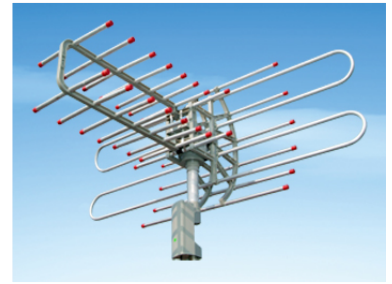

# High-Gain Outdoor TV Antenna

This high-gain outdoor TV antenna is designed for receiving digital terrestrial television signals. It features a multi-element array with reflectors, directors, and a driven element for enhanced signal reception.

### Professional High-Gain Outdoor Antenna

This high-gain outdoor TV antenna is engineered for reliable reception of digital terrestrial television in challenging signal environments. Featuring a robust multi-element array, it excels at capturing weak or distant signals for both VHF and UHF bands. Built from weather-resistant materials, it ensures longevity and consistent performance for commercial and residential installations.