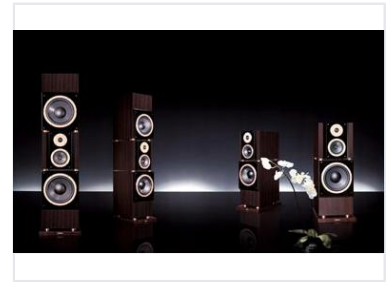

# High-Fidelity Multi-Driver Speaker System

This speaker system provides a great sound effect. It has a multi-driver array with woofers, mid-range drivers, and tweeters for balanced audio.

### High-Fidelity Audio Performance

This multi-driver speaker system is engineered to provide an exceptional and detailed audio experience. By utilizing a sophisticated array of woofers, mid-range drivers, and tweeters, the system ensures balanced sound reproduction across the frequency spectrum. Housed in a premium wood cabinet with a high-gloss finish, these speakers combine superior acoustic performance with an elegant aesthetic suitable for demanding listening environments.