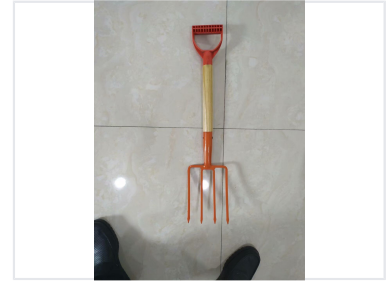

Heavy-Duty Garden Fork with D-Grip Handle

This heavy-duty garden fork is equipped with a comfortable D-grip handle. It features four durable metal tines suitable for digging, lifting, and turning soil and compost.

ADDITIONAL IMAGES

Product Overview

Professional Grade Garden Fork

This heavy-duty garden fork is engineered for demanding agricultural and landscaping tasks, including digging, lifting, and turning soil or compost. Designed with a robust four-tine metal head, it offers excellent penetration and strength for aerating soil and harvesting root crops. The ergonomic D-grip handle ensures a secure hold and provides leverage to reduce back strain during extended use.

Technical Specifications

Number of Tines	4
Construction Type	Welded, One-body
Heat Treatment	Yes

Design & Ergonomics

Handle Style	D-Grip
Handle Material	Wood

Applications

Primary Applications

- Soil aeration
- Compost handling
- Manure management
- Mulch spreading
- Root crop harvesting
- Transplanting