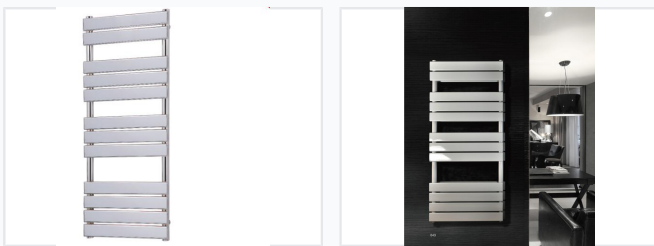

Heated Towel Rail Radiator

This heated towel rail provides warmth and serves as a stylish bathroom accessory. Its design features horizontal bars for efficiently warming towels and a sleek finish to complement modern interiors.

AF-FR Series ☑ Chrome ☐ White

Code	Length (mm)	Width (mm)	Depth (mm)	Height (mm)	Total (mm)	EN442 (EU/US) Wt (kg)			
						Chrome	White	White	
AF-FR1001	800	450	400	52	8	1013	297	1283	376
AF-FR1002	1200	450	400	52	12	1503	445	1924	564
AF-FR1003	1800	450	400	52	19	2273	696	3004	880
AF-FR1004	800	500	450	52	8	1096	321	1388	407
AF-FR1005	1200	500	450	52	12	1644	482	2062	610
AF-FR1006	1800	500	450	52	19	2571	754	3254	954
AF-FR1007	800	600	550	52	8	1203	370	1588	468
AF-FR1008	1200	600	550	52	12	1834	555	2396	703
AF-FR1009	1800	600	550	52	19	2965	869	3754	1100

ADDITIONAL IMAGES

Product Overview

Comfort and Style for Your Bathroom

This high-quality towel radiator is designed to elevate your bathroom experience by providing warmth, comfort, and a touch of luxury. Beyond drying damp towels and keeping your bathroom inviting, it helps prevent mould growth by providing an effective alternative heat source. With a sleek, minimalist design available in various finishes, it seamlessly integrates into both contemporary and traditional bathroom interiors.

Technical Specifications

Material

- Low Carbon Steel
- Mild Steel
- Q195 Steel (for Powder Coating)
- SPCC Steel (for Chrome Plating)

Certifications & Standards

EN442, CE, GS, NF

Heating Compatibility

Hydronic, Electrical, Dual Fuel

Manufacturing Guarantee

3 Years