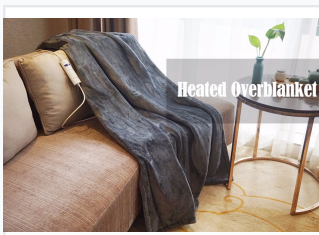

ADDITIONAL IMAGES

Product Overview

Comfort and Warmth

This heated plush overblanket is designed for ultimate comfort and relaxation during cold weather. Crafted from super cosy flannel fleece, it provides a soft, soothing experience whether resting on the sofa or in bed. With advanced temperature control and safety features, this blanket offers a reliable and personalized heating solution for any home environment.

Technical Specifications

Power Consumption	160 W
Voltage	220-240V
Dimensions	180x130cm

Features & Safety

Temperature Settings	6
Safety Features	Overheating protection, PTC + NTC heating system, Automatic switch-off
Auto Switch-Off	3 hours

Design & Material

Maintenance	Washable • Detachable controller
Material	Super cosy flannel fleece