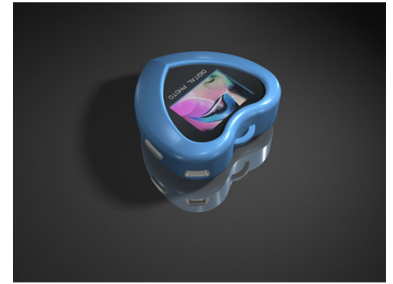

Heart-Shaped Digital Photo Frame

This digital photo frame has a heart shape. It features a built-in display and USB connectivity for uploading photos.

Product Overview

A Unique Way to Display Memories

This heart-shaped digital photo frame offers a stylish and compact solution for showcasing your favorite digital images. Designed for both home and office environments, it combines aesthetic appeal with functional simplicity. With integrated USB connectivity, updating your photo collection is quick and effortless, making it an ideal choice for personal use or as a thoughtful gift.

Technical Specifications

Key Features

- Compact design
- Digital display
- Easy photo upload via USB

Shape	Heart-shaped
Connectivity	USB