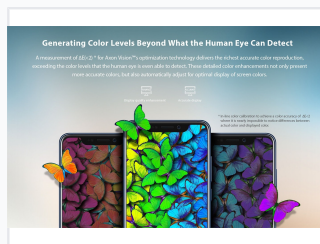

# HDR10 Playback AMOLED Display Smartphone

This smartphone features HDR10 video playback, delivering enhanced details and accurate colors with increased dynamic range. Axon Vision™ technology optimizes color reproduction to deliver richer and more accurate colors.

## ADDITIONAL IMAGES

### Display Features

AMOLED, HDR10, 18.7:9 Aspect Ratio