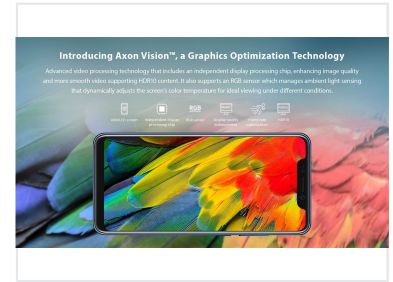

# HDR10 Playback AMOLED Display Smartphone

This smartphone features HDR10 video playback, delivering enhanced details and accurate colors with increased dynamic range. Axon Vision™ technology optimizes color reproduction to deliver richer and more accurate colors.

## ADDITIONAL IMAGES

### Professional AMOLED Smartphone

This high-performance smartphone is equipped with a vivid 6.21-inch AMOLED display supporting HDR10 playback for cinema-quality visual depth. Powered by the SDM 845 processor and 6GB of RAM, it offers robust multitasking capabilities and efficient performance. Designed for global connectivity, it supports an extensive range of network bands, ensuring reliability for professional use in diverse environments.

### Display Features

AMOLED, HDR10, 18.7:9 Aspect Ratio