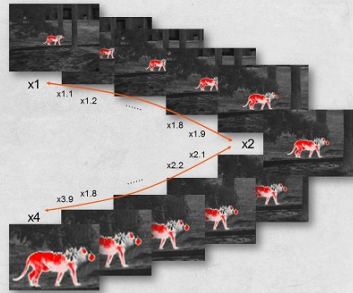

ADDITIONAL IMAGES

Overview

Versatile application for hunting, security, and outdoor adventure.

Professional Thermal Imaging

This handheld thermal imaging monocular is designed for professional use in hunting, security, and outdoor observation. Featuring a high-definition 1280x960 display and a 50Hz frame rate, it delivers smooth, crisp thermal imaging even during rapid motion. With advanced features like smooth zoom, stadiametric rangefinding, and image enhancement, it provides reliable performance in total darkness and challenging weather conditions.

Imaging Performance

Smooth Zoom

Long press the up/down button to smoothly enlarge or shrink the images. Make the search more flexible and lock the target more quickly while hunting.

Smooth zoom control allows for flexible searching and quick target acquisition.

Frame Rate	50 Hz
Detector Resolution	400x300 (TrackIR) / 640x480 (TrackIR Pro)
Spectral Range	8 μ m – 14 μ m

Display & Optics

1280x960 HD Display

Full-color 0.4-inch HD display with 1280 x 960 pixels, the image is crisper and more delicate, feel like watching 22-inch screen at 1 meter, which greatly improves the observation comfort.

Built-in Stadiametric Rangefinder

Stadiametric rangefinder can accurately measure the ranging of observed objects with known height (Rabbit - 35cm, boar - 90cm, deer - 150cm), and the real-time ranging information will be shown both on the thermal imager and the mobile APP.