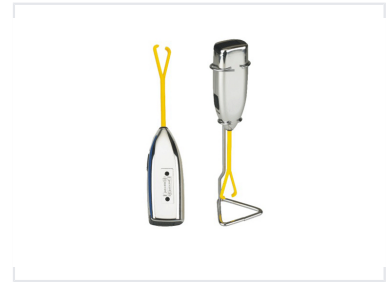

Handheld Electric Milk Frother with Stand

This is a handheld electric milk frother designed for creating foamy milk. It features a chrome finish, a yellow plastic whisk, and comes with a triangular chrome stand.

Product Overview

Professional Milk Frothing Solution

This handheld electric milk frother is designed for baristas and coffee enthusiasts seeking consistent, velvety foam for lattes, cappuccinos, and various specialty beverages. Featuring an ergonomic body and a stable triangular stand, it offers both comfort during operation and convenient storage. It is a versatile, battery-powered tool essential for creating cafe-quality drinks at home or in a professional setting.

Technical Specifications

Included Accessories

- Whisk attachment
- Triangular stand

Power Source	Battery Operated
Finish	Chrome

Features

Ideal For

Coffee • Lattes • Cappuccinos