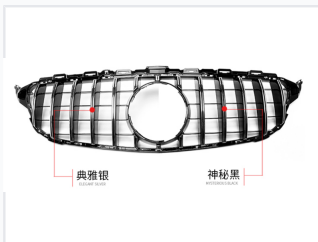

# GT Style Grille for Mercedes-Benz W213 (2016+)

This GT style grille is designed for Mercedes-Benz E-Class W213 models manufactured from 2016 onwards. It enhances the vehicle's appearance with a sporty and aggressive GT styling.

## ADDITIONAL IMAGES