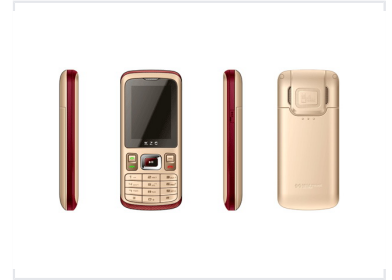

# GSM Feature Phone with FM Radio

This feature phone has a compact design with a color display and tactile keypad. It supports GSM connectivity, an integrated music player, FM radio, and a camera.

### Reliable Connectivity in a Classic Form

This candybar-style mobile phone offers a compact and durable design, perfect for users seeking straightforward communication. Featuring a clear color display and a tactile keypad, it ensures ease of use for daily tasks like calling and text messaging. With integrated multimedia features including an FM radio and music player, it balances essential communication with basic entertainment.

### Key Features

FM Radio, Music Player, Camera, Color Display, Tactile Keypad