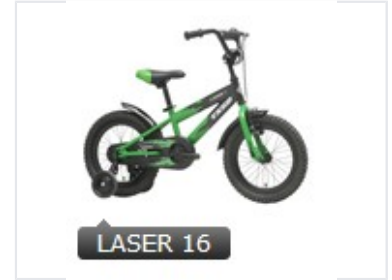

Green and Black Children's Bicycle with Training Wheels

This children's bicycle comes in a green and black color scheme. It includes training wheels to help beginners learn to ride.

Product Overview

Introduction

This children's bicycle features a vibrant green and black color scheme, designed to provide a safe and enjoyable riding experience. Built with a sturdy frame and equipped with training wheels, it is an ideal choice for beginners learning to ride. The bike includes practical features such as front and rear fenders, a comfortable seat, and handlebars specifically designed for small hands.

Design & Build

| | |
|------------------|--------------|
| Color Scheme | Green, Black |
| Model Identifier | LASER 16 |

Safety & Features

| | |
|--------------------------|----------------|
| Training Wheels Included | Yes |
| Fenders | Front and Rear |

Performance

| | |
|-----------|--------------------------|
| Tire Type | Knobby for improved grip |
|-----------|--------------------------|