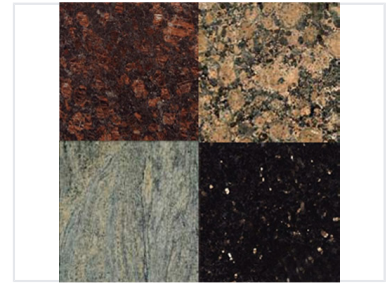

Granite Samples for Construction and Decoration

These granite samples display a range of colors and textures. They are suited for countertops, flooring, and various decorative applications.

Product Overview

Premium Granite Selection

These granite samples offer a versatile selection of natural stone, ideal for high-end construction and interior design projects. Featuring a wide spectrum of colors and textures, from speckled patterns to elegant veining, these samples demonstrate the inherent durability and aesthetic appeal of natural granite. Perfect for architectural planning, they provide a tangible representation of quality for countertops, flooring, and decorative applications.

Material Characteristics

Pattern Styles

- Speckled
- Veined
- Natural Variation

Available Colors

Brown, Tan, Gray, Black

Application Suitability

Primary Applications

Countertops • Flooring • Decorative Applications • Interior Design