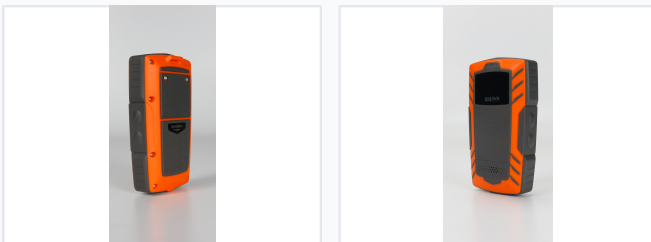

GPS Security Personnel Tracker

This GPS security personnel tracker uses GPS and Beidou dual-mode localization for precise location monitoring. It uploads patrol data to a management center in real-time, displaying it on a map for remote guard management.

ADDITIONAL IMAGES

Overview

The WM-5000P4D model featuring 4G connectivity and robust construction for field use.

Advanced Real-Time Security Management

This GPS-enabled security patrol device offers advanced dual-mode localization using GPS and Beidou for superior accuracy. Designed for professional security management, it supports real-time data uploads to a central management system, allowing for instant patrol track playback and remote oversight. With rugged IP67-rated construction and integrated 4G voice communication, it is built to perform reliably in demanding environments.

Technical Specifications

Connectivity & Communication

- 4G Network Support
- HD Voice Calling
- 5 Preset Phone Number Groups
- Remote Parameter Updates

Physical Dimensions

125 mm
Length

62 mm
Width

27 mm
Thickness

Localization Technology

GPS, Beidou, Dual-mode

Weight

227 g

Performance & Durability

Ingress Protection Rating

IP67

Durability Features