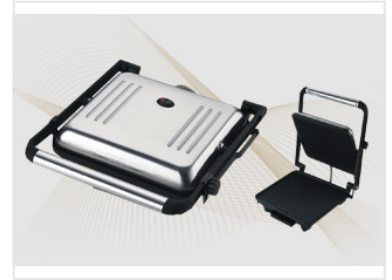

# GPS Module

This GPS module is designed for accurate location tracking in a variety of applications. It provides reliable positioning data for navigation and monitoring systems.

### Versatile Cooking Solution

This electric contact grill is designed for versatile cooking, making it an essential tool for preparing paninis, sandwiches, and grilled meats. It features a durable stainless steel finish that provides both longevity and a sleek, modern appearance for any kitchen environment. With adjustable temperature control and a floating hinge, it accommodates various food thicknesses for consistent results.

## Design & Build

Material	Stainless steel
Maintenance	Non-stick plates, Removable plates

### Cooking Versatility

- Paninis
- Sandwiches
- Grilled meats

Temperature Control	Yes
Hinge Type	Floating hinge